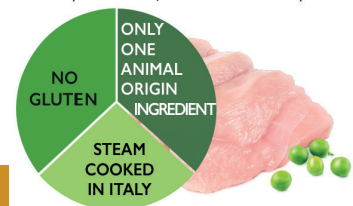

SUGGESTED DAILY DOSES (short tin 150g)

Up to 2 cans

SUGGESTED DAILY DOSES (can 400g)

Up to 2 cans