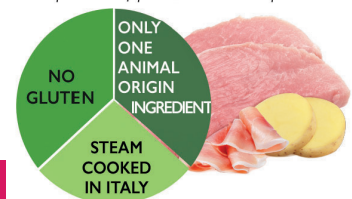

# UNICA NATURA®

NATURAL SUPERPREMIUM FOR DOG

(Pork stew with ham and potatoes)

# Spezzatino di Maiale con Prosciutto e Patate

Unico Real

INDICATED

- Puppies
- Adult dogs at rest or in intense physical activity
- Senior dogs

INFO

- Sorted cut of Pork Loin, fine and selected
- Stew authentic recipe with meat broth and vegetables
- Real pieces of Human Food Chain meat with potato cubes
- Without preservatives, artificial flavourings and colourants
- Not tested on animals

40% + 10% + 10%

Veri pezzi di maiale, prosciutto e patate  
Real pieces of pork, ham and potatoes

SIZE: XXS - XS - S - M - L - XL

Packages 150g UNICO REAL MINI (short tin) - 400g UNICO REAL MAXI (can)

COMPLEMENTARY FOOD FOR DOG. NATURAL STEW RICH IN PORK WITH HAM AND POTATOES.